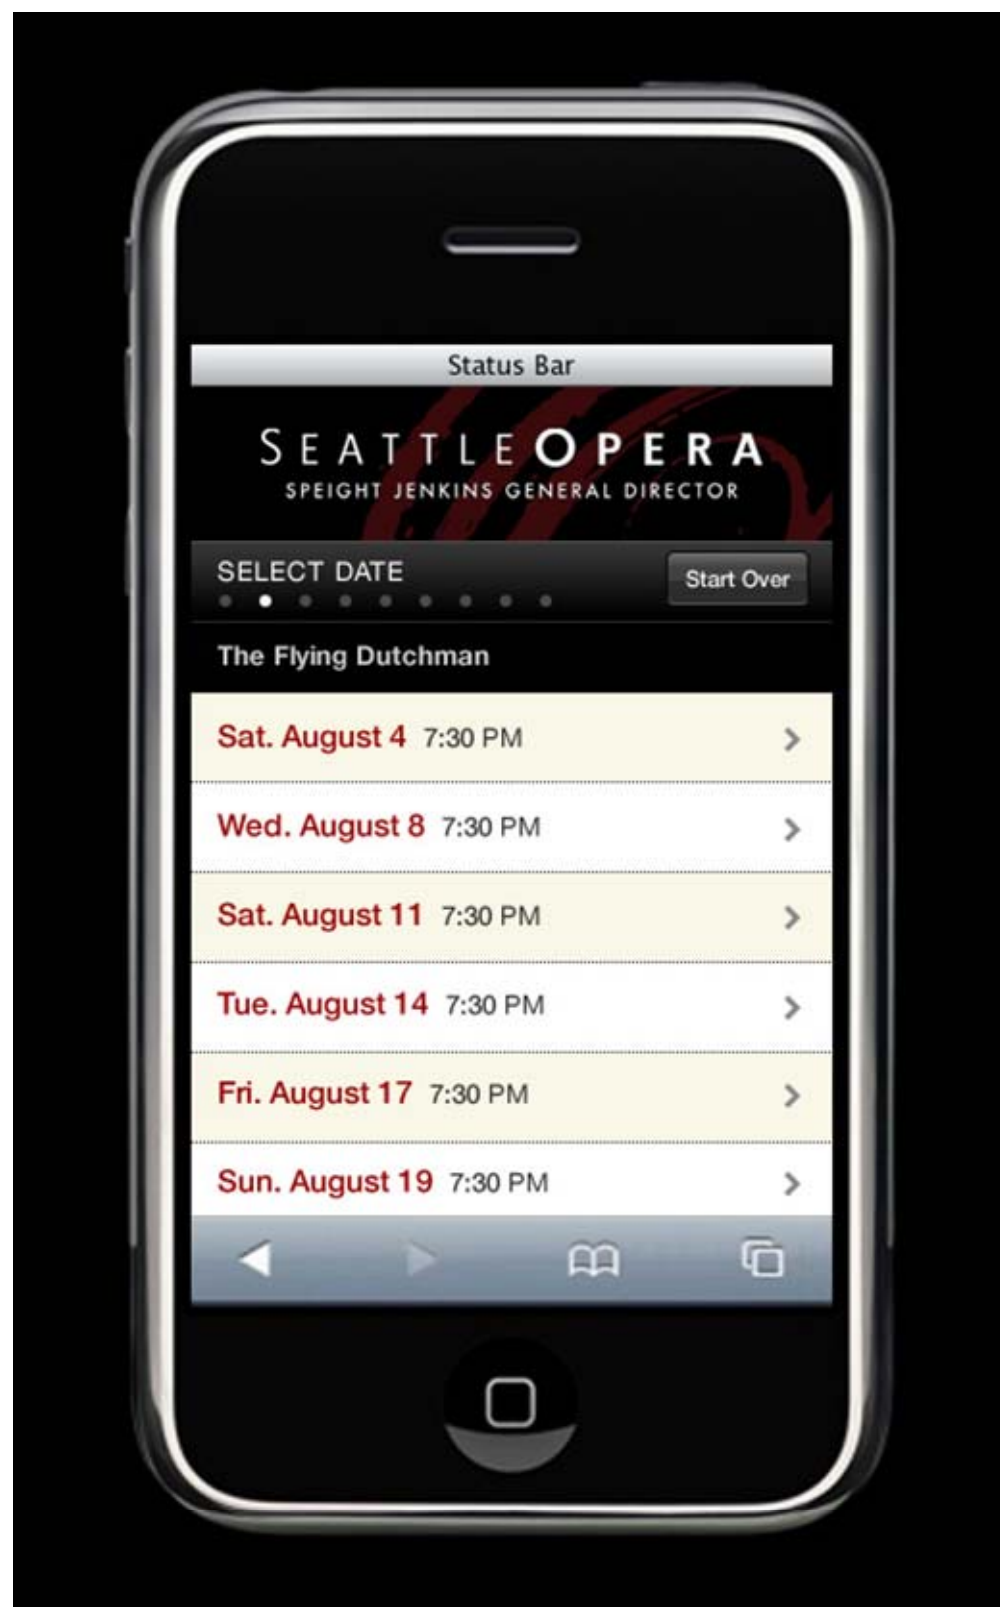

This Document Includes:

- User Flow Diagram
- Selected Final Designs
- Featured on Apple.com

Notes

- 1) Navigates user into upcoming productions.
- 2) Navigates user into date search page.
- 2) Navigates user into production search page.
- 4) User calls box office.
- 5) If there is only 1 production, selecting the Now Showing button navigates user to directly to Performances List. If more than 1 production, user is navigated to Production list.

Seattle Opera ExpressTix Mobile

About Seattle Opera ExpressTix Mobile
Seattle Opera patrons can find a performance, select tickets and safely and securely make a ticket purchase with just a few quick touches on their iPhone or iPod Touch. ExpressTix Mobile is integrated with Tessitura (Seattle Opera's CRM and ticketing system), which makes it possible to deliver real-time seat assignments and performance availability.