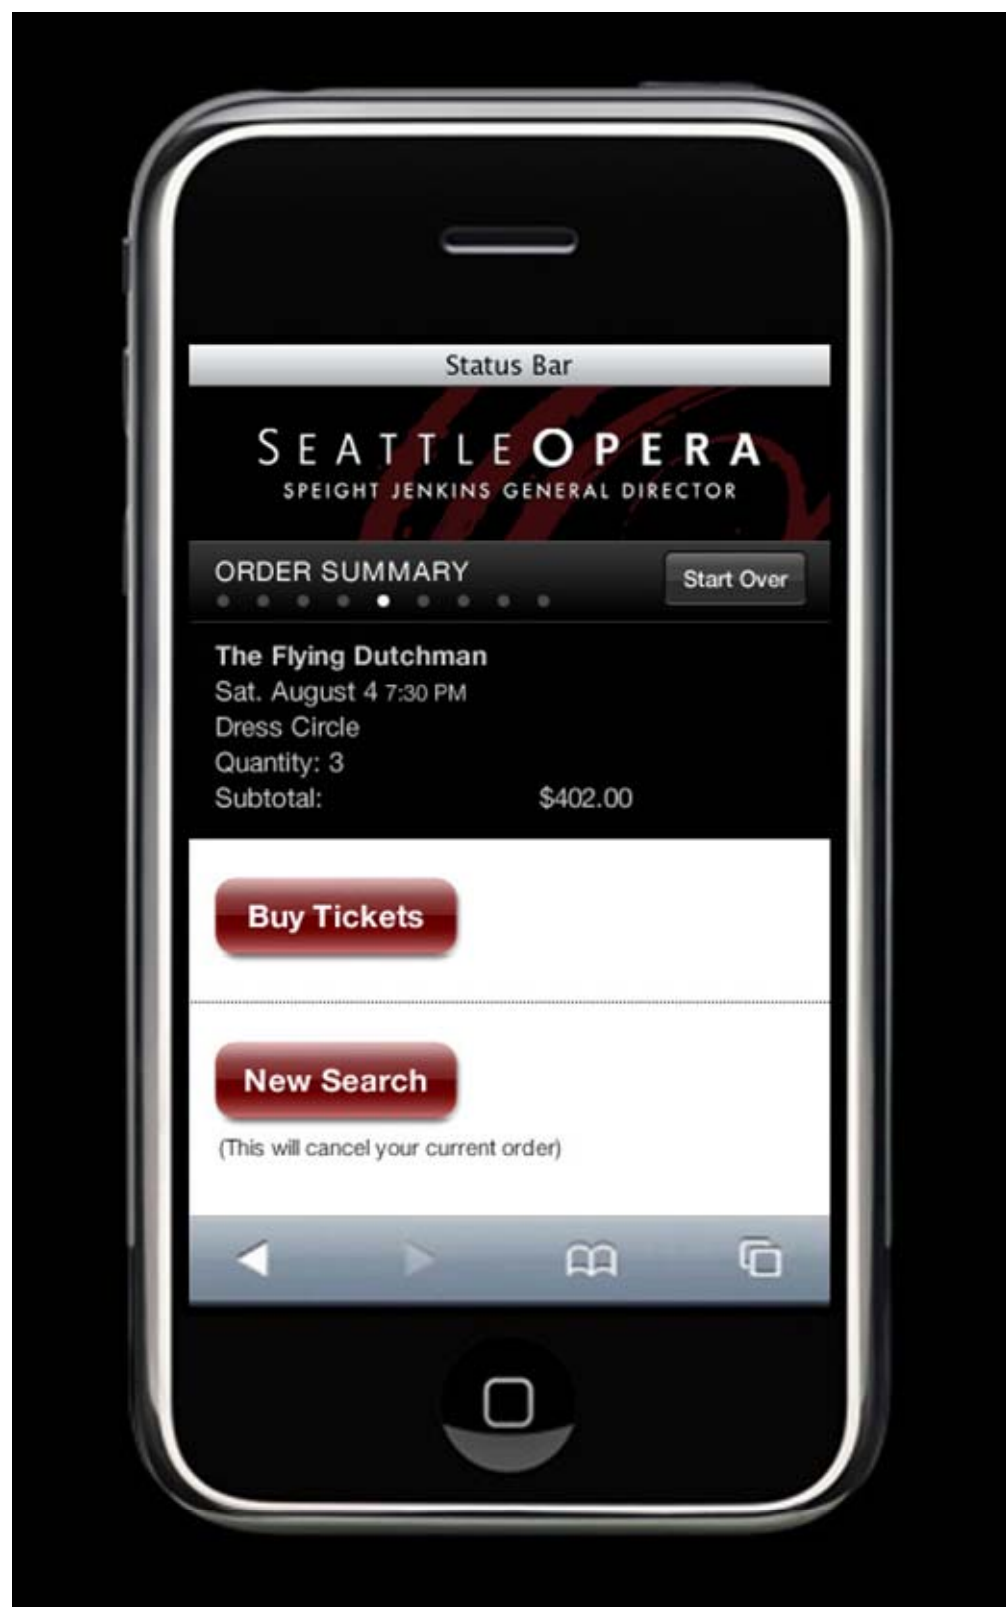

This Document Includes:

- User Flow Diagram
- Selected Final Designs
- Featured on Apple.com

Notes

- 1) Navigates user into upcoming productions.
- 2) Navigates user into date search page.
- 2) Navigates user into production search page.
- 4) User calls box office.
- 5) If there is only 1 production, selecting the Now Showing button navigates user to directly to Performances List. If more than 1 production, user is navigated to Production list.

Seattle Opera ExpressTix Mobile

About Seattle Opera ExpressTix Mobile
Seattle Opera patrons can find a performance, select tickets and safely and securely make a ticket purchase with just a few quick touches on their iPhone or iPod Touch. ExpressTix Mobile is integrated with Tessitura (Seattle Opera's CRM and ticketing system), which makes it possible to deliver real-time seat assignments and performance availability.