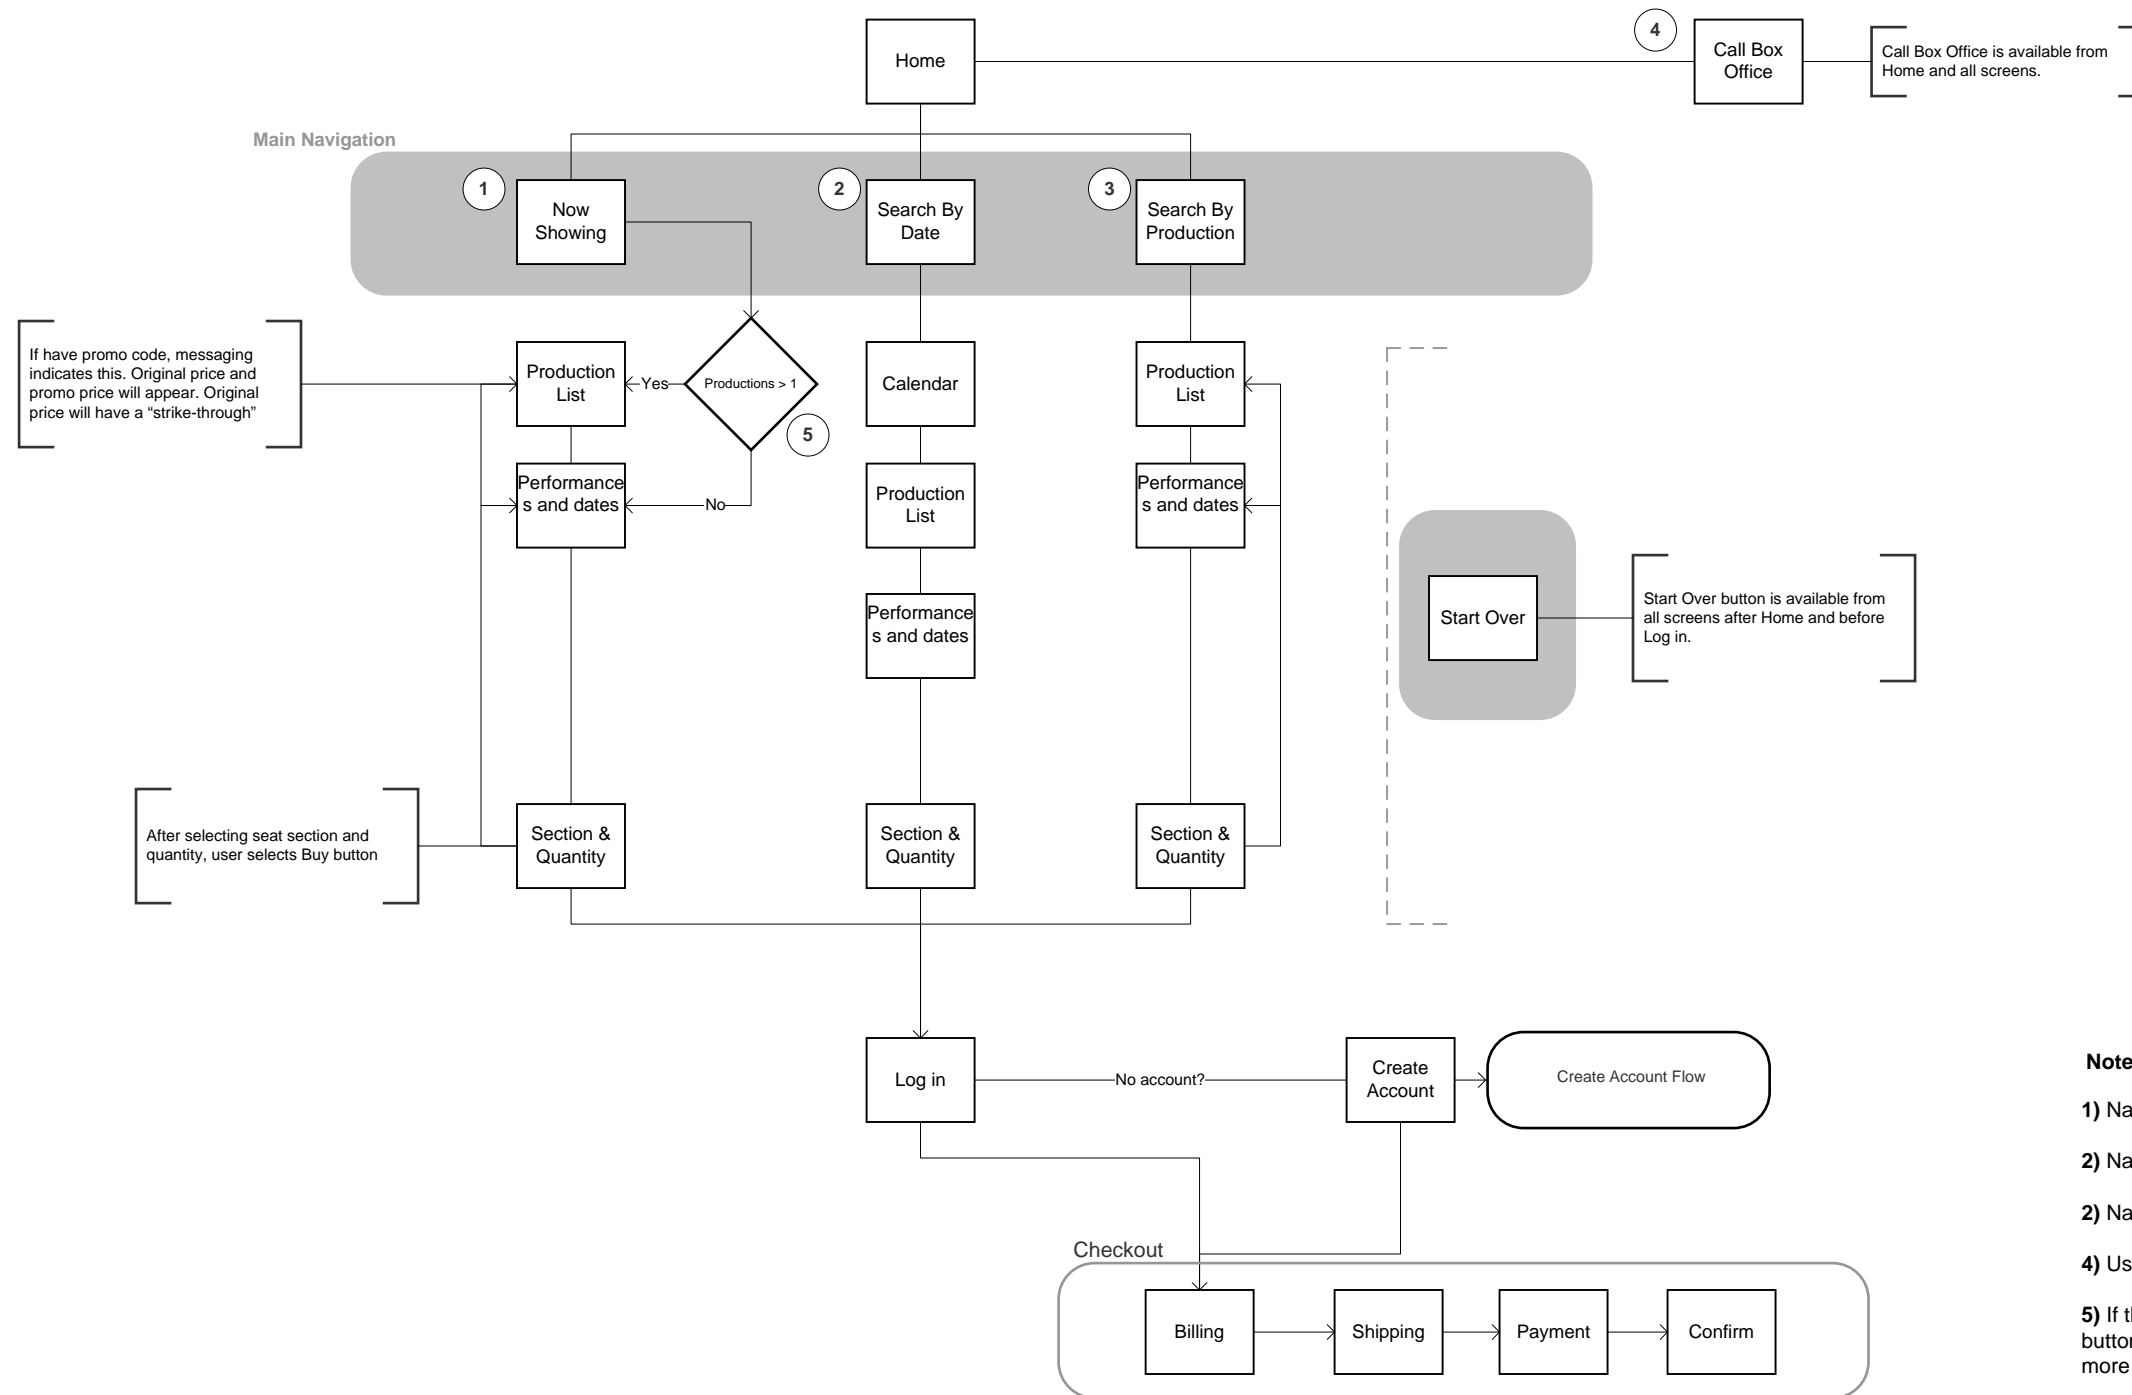

About the Project

This iPhone application for the Seattle Opera was completed shortly after the launch of the first iPhone. The application allows a user to easily and efficiently purchase tickets via their iPhone. The application was presented at the Tessitura Conference and featured on Apple.com.

My Role Included:

- Research on the iPhone platform, opportunities and constraints
- Brainstorm meetings to identify features
- Creation and iteration of user flow documents
- Close collaboration with visual designer

This Document Includes:

- User Flow Diagram
- Selected Final Designs
- Featured on Apple.com

Notes

- 1) Navigates user into upcoming productions.
- 2) Navigates user into date search page.
- 2) Navigates user into production search page.
- 4) User calls box office.
- 5) If there is only 1 production, selecting the Now Showing button navigates user to directly to Performances List. If more than 1 production, user is navigated to Production list.

Seattle Opera ExpressTix Mobile

About Seattle Opera ExpressTix Mobile
Seattle Opera patrons can find a performance, select tickets and safely and securely make a ticket purchase with just a few quick touches on their iPhone or iPod Touch. ExpressTix Mobile is integrated with Tessitura (Seattle Opera's CRM and ticketing system), which makes it possible to deliver real-time seat assignments and performance availability.