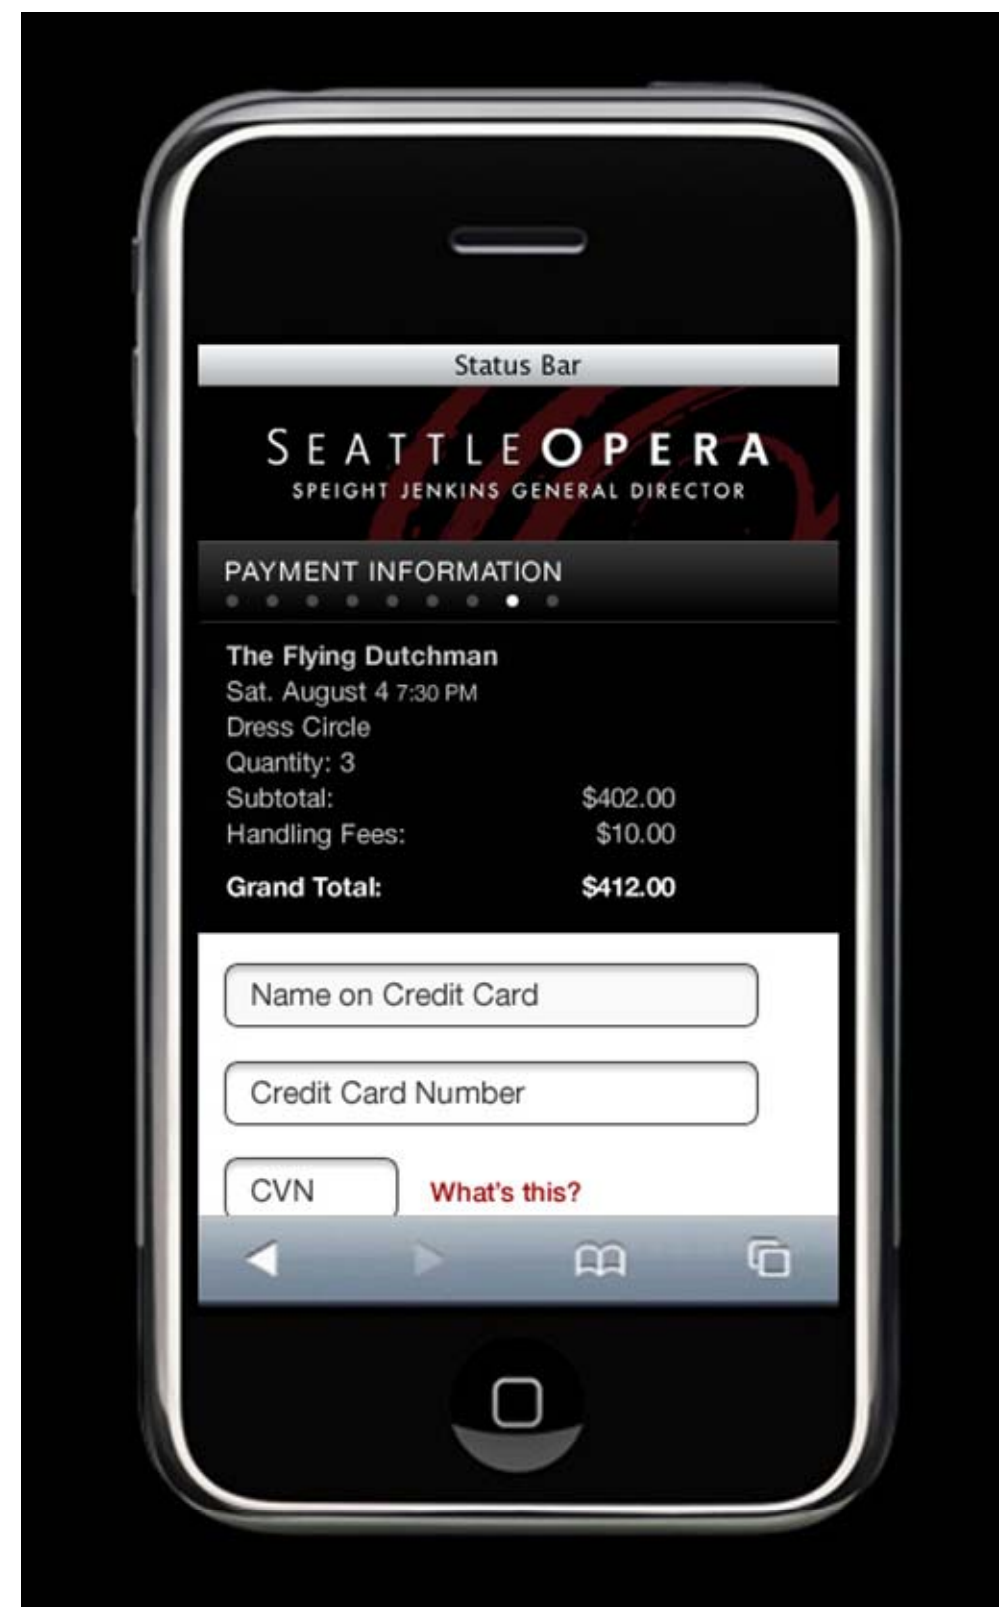

This Document Includes:

- User Flow Diagram
- Selected Final Designs
- Featured on Apple.com

Notes

- 1) Navigates user into upcoming productions.
- 2) Navigates user into date search page.
- 2) Navigates user into production search page.
- 4) User calls box office.
- 5) If there is only 1 production, selecting the Now Showing button navigates user to directly to Performances List. If more than 1 production, user is navigated to Production list.

Seattle Opera ExpressTix Mobile

About Seattle Opera ExpressTix Mobile
Seattle Opera patrons can find a performance, select tickets and safely and securely make a ticket purchase with just a few quick touches on their iPhone or iPod Touch. ExpressTix Mobile is integrated with Tessitura (Seattle Opera's CRM and ticketing system), which makes it possible to deliver real-time seat assignments and performance availability.