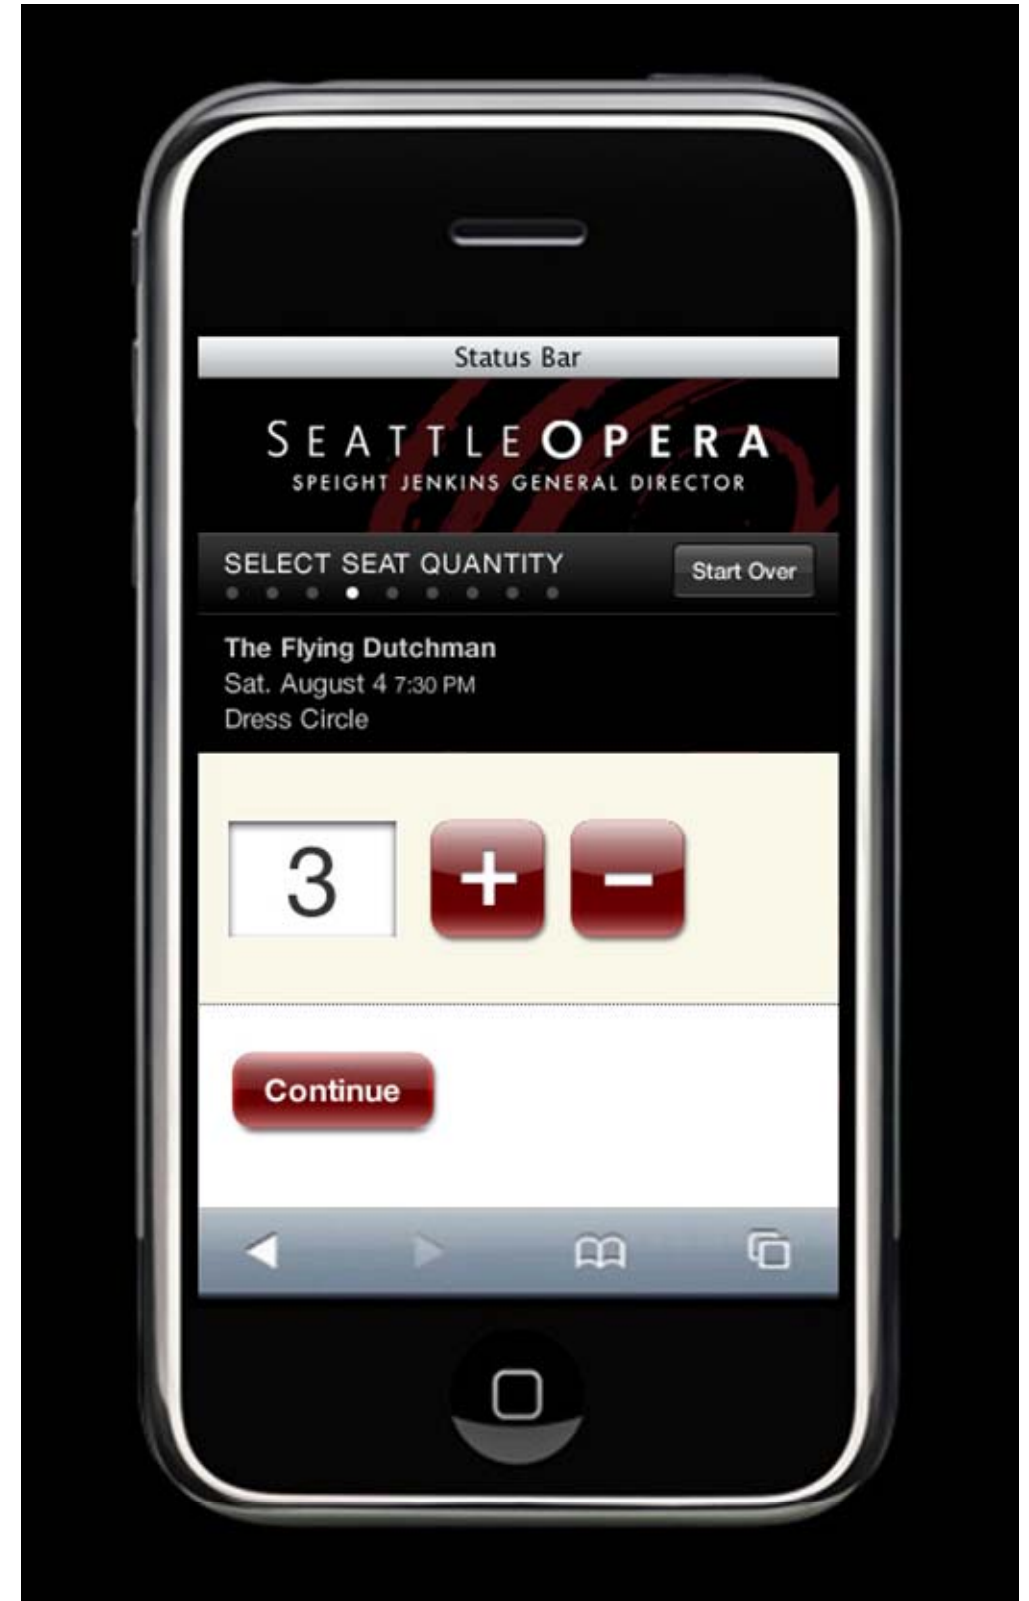

This Document Includes:

- User Flow Diagram
- Selected Final Designs
- Featured on Apple.com

Notes

- 1) Navigates user into upcoming productions.
- 2) Navigates user into date search page.
- 2) Navigates user into production search page.
- 4) User calls box office.
- 5) If there is only 1 production, selecting the Now Showing button navigates user to directly to Performances List. If more than 1 production, user is navigated to Production list.

Seattle Opera ExpressTix Mobile

About Seattle Opera ExpressTix Mobile
Seattle Opera patrons can find a performance, select tickets and safely and securely make a ticket purchase with just a few quick touches on their iPhone or iPod Touch. ExpressTix Mobile is integrated with Tessitura (Seattle Opera's CRM and ticketing system), which makes it possible to deliver real-time seat assignments and performance availability.